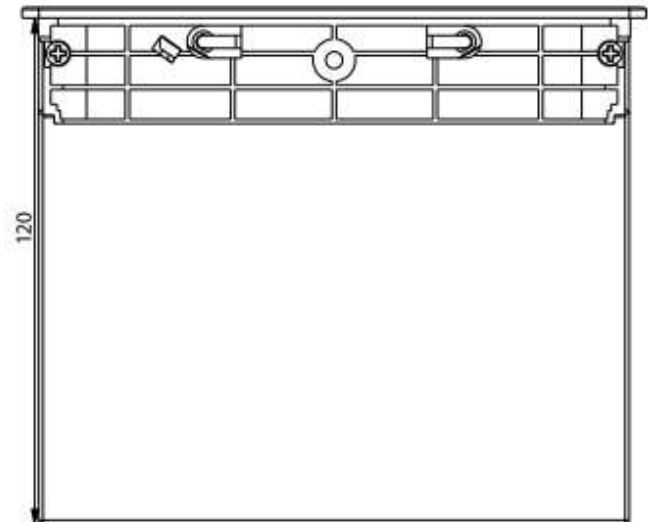

All dimensions quoted are nominal only. Drawings and images are for illustrative purposes only.
All product dimensions and specifications are subject to change without notice.

DIMENSIONI (mm) | DIMENSIONS (mm)

VERSIONI	A	B	L
1	251.5	140.5	263
2	304.5	140.5	316
3	437	140.5	448

Vasca porta cavi / Cable tray