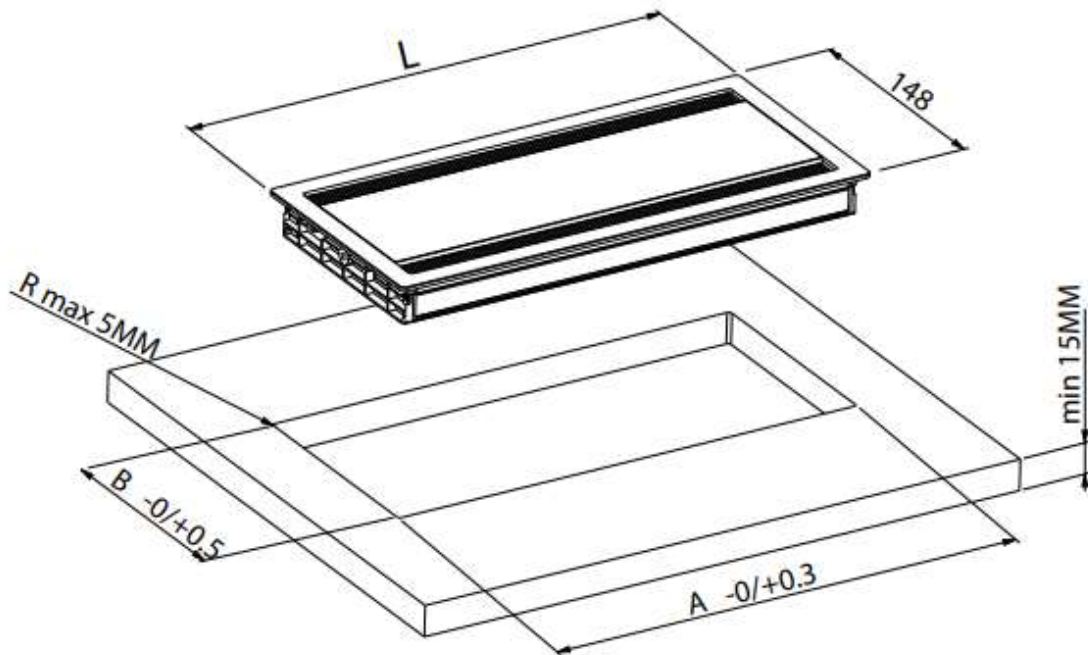

All dimensions quoted are nominal only. Drawings and images are for illustrative purposes only.
All product dimensions and specifications are subject to change without notice.

DIMENSIONI (mm) | DIMENSIONS (mm)

VERSIONI	A	B	L
1	251.5	140.5	263
2	304.5	140.5	316
3	437	140.5	448

Vasca porta cavi / Cable tray