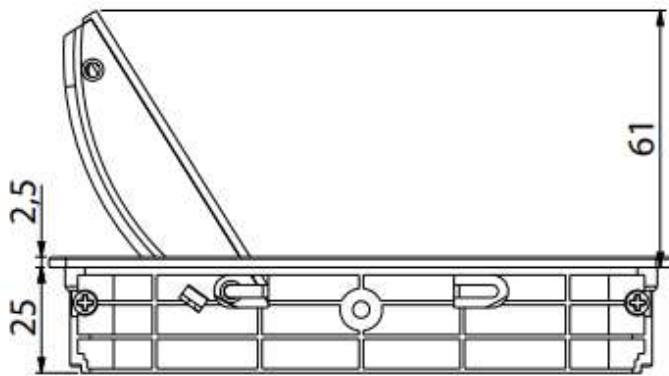

All dimensions quoted are nominal only. Drawings and images are for illustrative purposes only.
All product dimensions and specifications are subject to change without notice.

DIMENSIONI (mm) | DIMENSIONS (mm)

VERSIONI	A	B	L
1	251.5	140.5	263
2	304.5	140.5	316
3	437	140.5	448

Vasca porta cavi / Cable tray